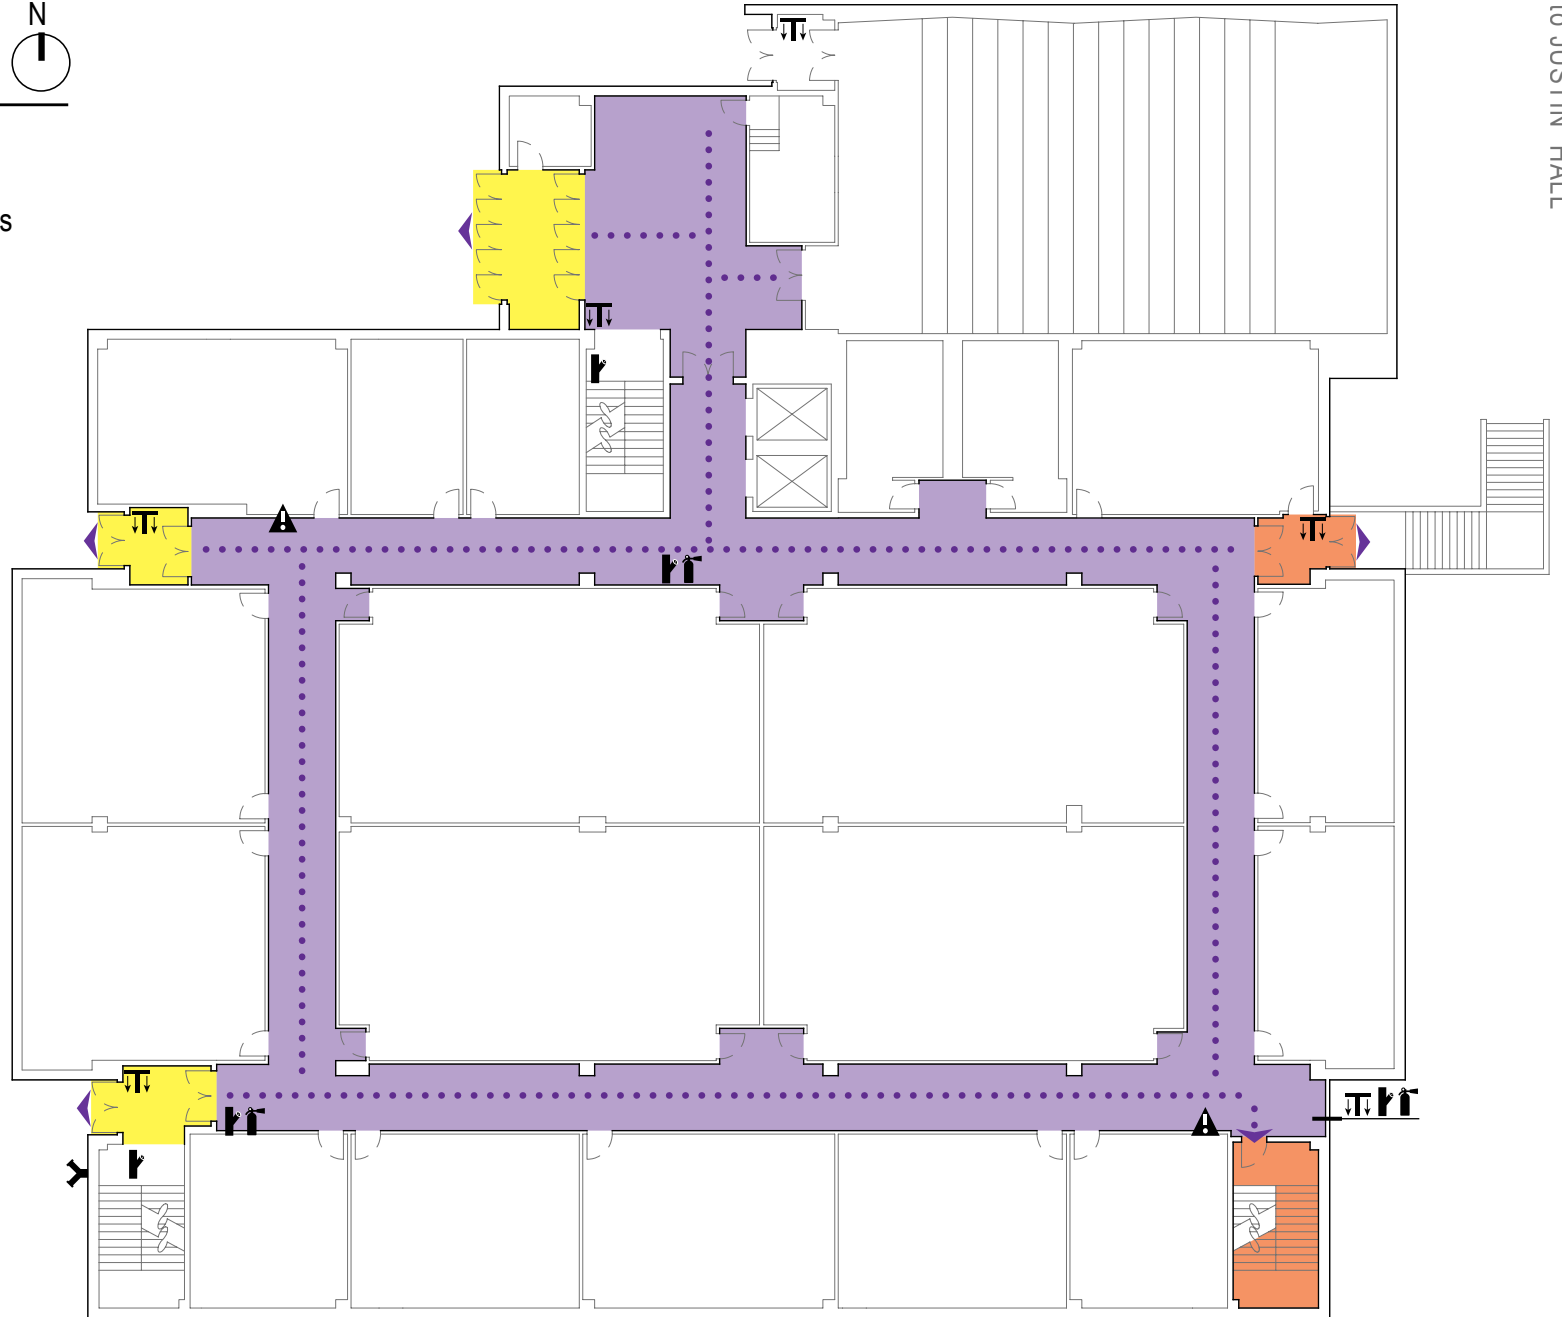

Evacuation Map

Bluemont Hall

Basement Floor

- Evacuation Paths
- Handicapped Accessible Exits
- Fire Alarm Control Panel
- Alertus
- Fire Alarm Pull Station
- Fire Extinguisher
- Stand Pipe

to DICKENS HALL

to JUSTIN HALL

to HALE LIBRARY

to K-STATE STUDENT UNION

Evacuation Map

Bluemont Hall

First Floor

- Evacuation Paths
- Exits
- Handicapped Accessible Exits
- Alertus
- Fire Alarm Pull Station
- Fire Department Connection
- Fire Extinguisher
- Stand Pipe

to DICKENS HALL

to JUSTIN HALL

to HALE LIBRARY

to K-STATE STUDENT UNION

Evacuation Map

Bluemont Hall

Second Floor

-  Evacuation Paths
-  Exits
-  Alertus
-  Fire Alarm Pull Station
-  Fire Extinguisher
-  Stand Pipe