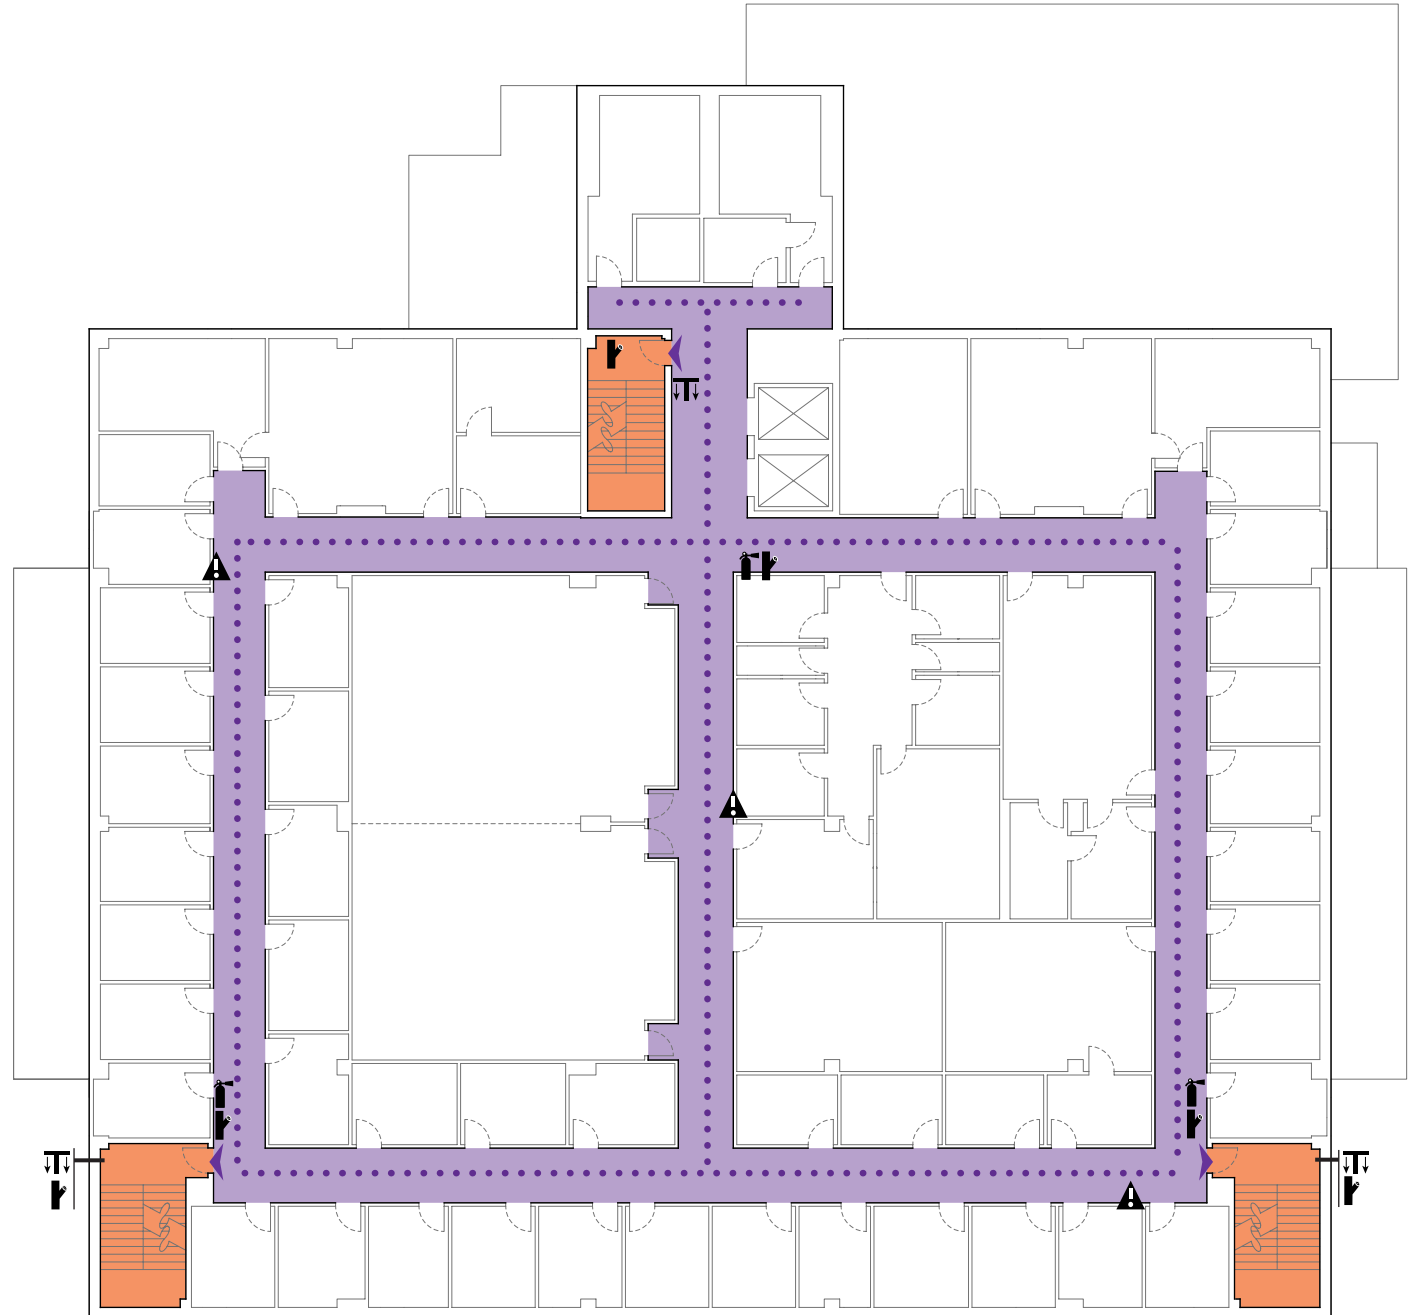

Evacuation Map

Bluemont Hall

Basement Floor

- Evacuation Paths
- Handicapped Accessible Exits
- Fire Alarm Control Panel
- Alertus
- Fire Alarm Pull Station
- Fire Extinguisher
- Stand Pipe

to DICKENS HALL

to DICKENS HALL

to JUSTIN HALL

to HALE LIBRARY

to K-STATE STUDENT UNION

Evacuation Map

Bluemont Hall

Second Floor

-  Evacuation Paths
-  Exits
-  Alertus
-  Fire Alarm Pull Station
-  Fire Extinguisher
-  Stand Pipe

to HALE LIBRARY

to JUSTIN HALL

to K-STATE STUDENT UNION

Evacuation Map

Bluemont Hall

Third Floor

-  Evacuation Paths
-  Exits
-  Alertus
-  Fire Alarm Pull Station
-  Fire Extinguisher
-  Stand Pipe

to HALE LIBRARY

to DICKENS HALL

to JUSTIN HALL

to K-STATE STUDENT UNION

Evacuation Map

Bluemont Hall

Fourth Floor

-  Evacuation Paths
-  Exits
-  Alertus
-  Fire Alarm Pull Station
-  Fire Extinguisher
-  Stand Pipe

to HALE LIBRARY