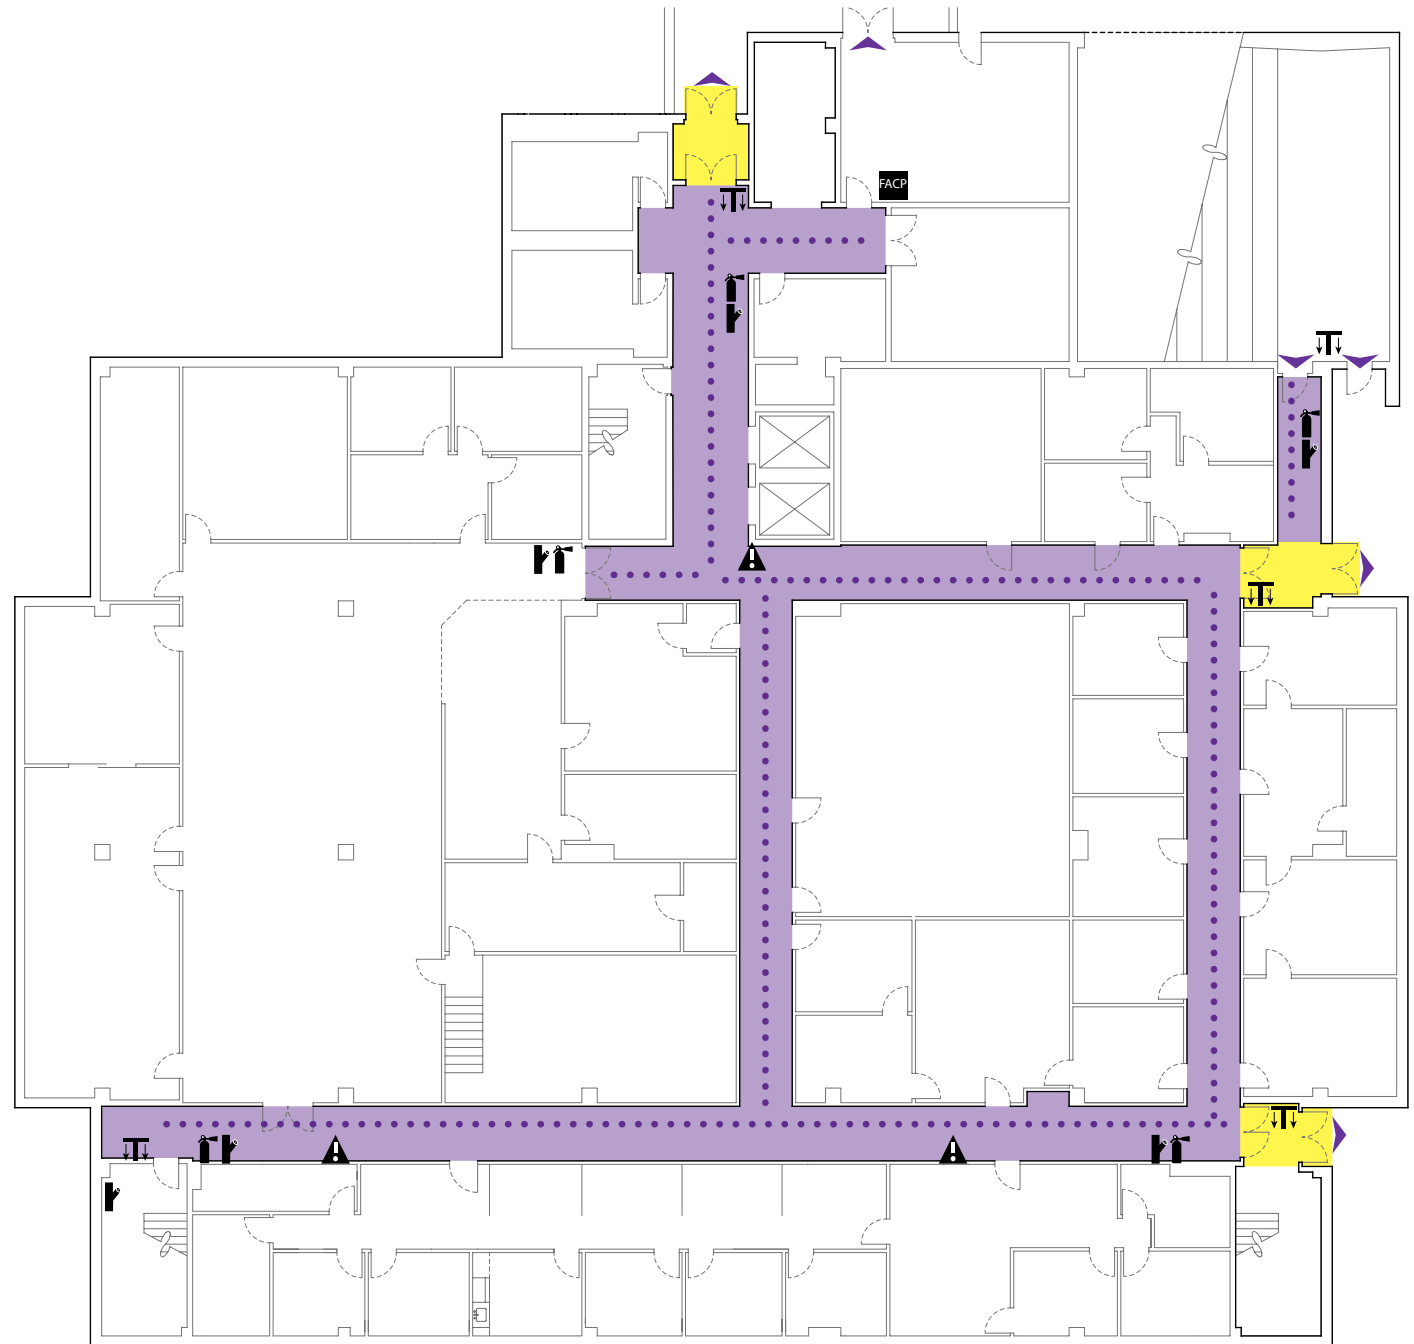

Evacuation Map

Bluemont Hall

Basement Floor

- Evacuation Paths
- Handicapped Accessible Exits
- Fire Alarm Control Panel
- Alertus
- Fire Alarm Pull Station
- Fire Extinguisher
- Stand Pipe

to DICKENS HALL

to JUSTIN HALL

to HALE LIBRARY

to K-STATE STUDENT UNION

Evacuation Map

Bluemont Hall

First Floor

- Evacuation Paths
- Exits
- Handicapped Accessible Exits
- Alertus
- Fire Alarm Pull Station
- Fire Department Connection
- Fire Extinguisher
- Stand Pipe

to DICKENS HALL

to JUSTIN HALL

to HALE LIBRARY

to K-STATE STUDENT UNION

Evacuation Map

Bluemont Hall

Second Floor

-  Evacuation Paths
-  Exits
-  Alertus
-  Fire Alarm Pull Station
-  Fire Extinguisher
-  Stand Pipe

to HALE LIBRARY

to JUSTIN HALL

to K-STATE STUDENT UNION

Evacuation Map

Bluemont Hall

Third Floor

-  Evacuation Paths
-  Exits
-  Alertus
-  Fire Alarm Pull Station
-  Fire Extinguisher
-  Stand Pipe

to HALE LIBRARY