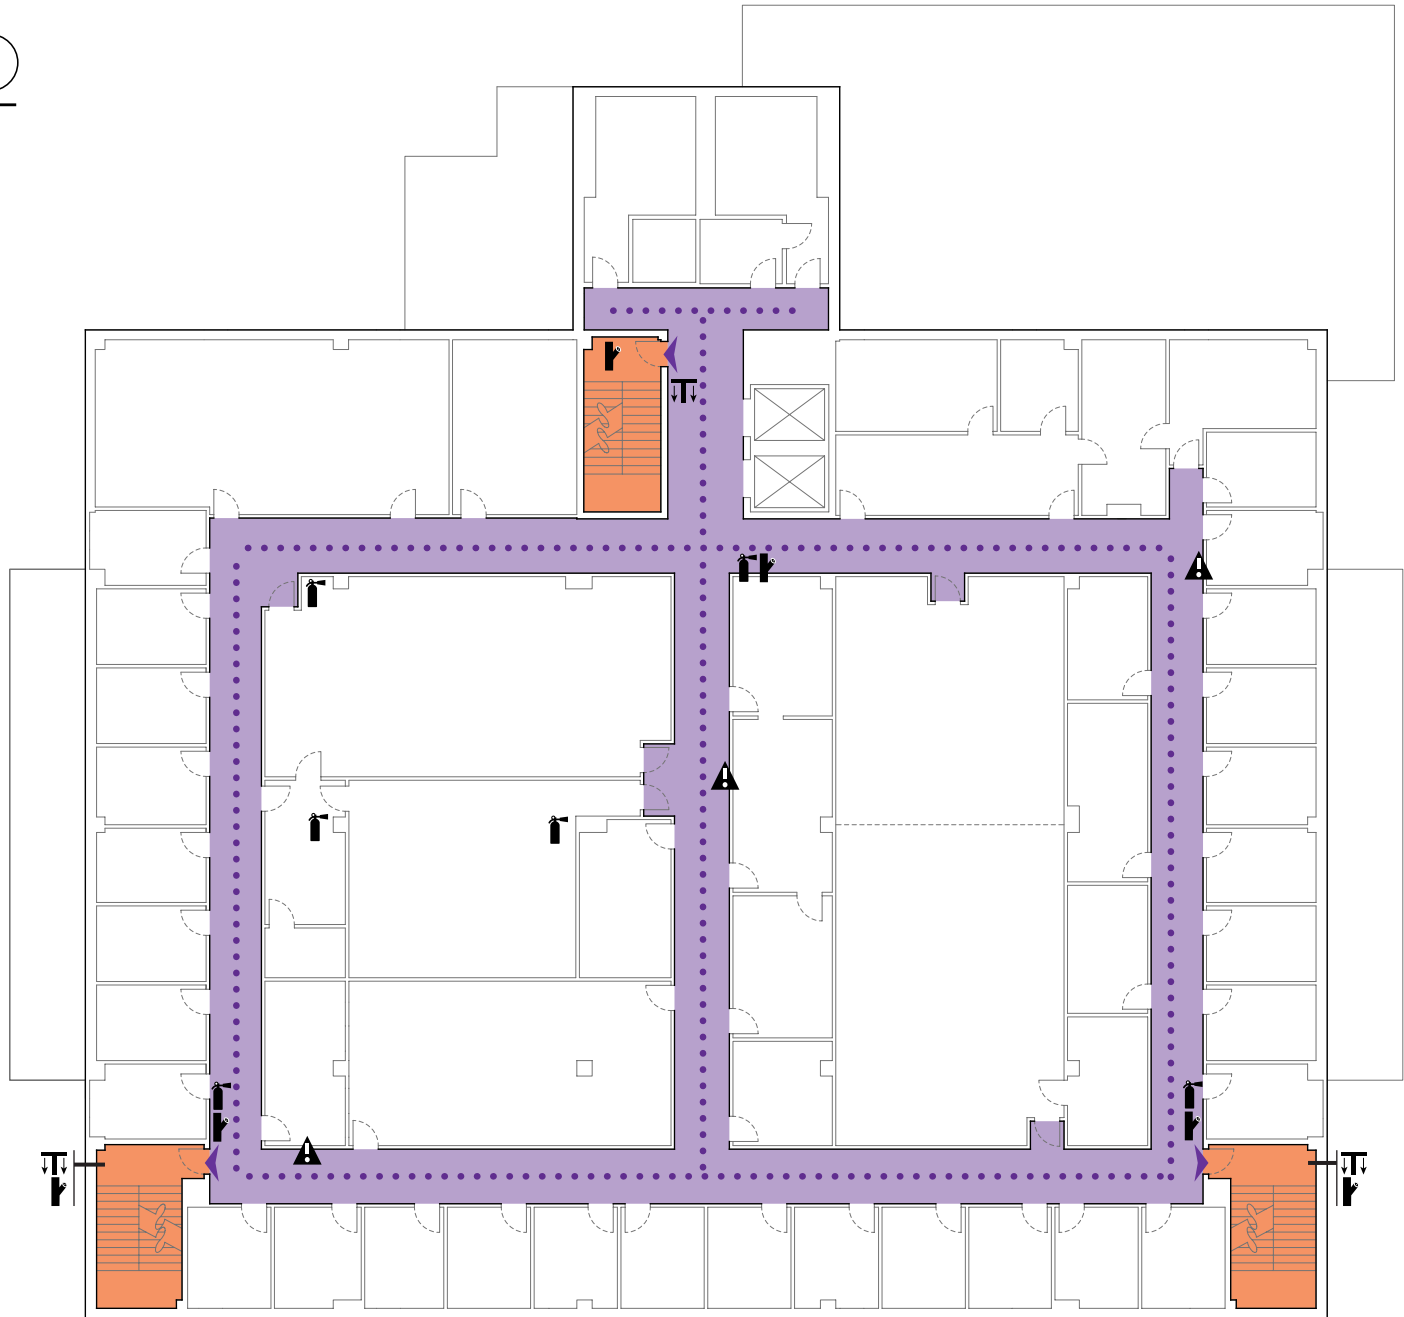

Evacuation Map

Bluemont Hall

Basement Floor

- Evacuation Paths
- Handicapped Accessible Exits
- Fire Alarm Control Panel
- Alertus
- Fire Alarm Pull Station
- Fire Extinguisher
- Stand Pipe

to DICKENS HALL

to JUSTIN HALL

to HALE LIBRARY

to K-STATE STUDENT UNION

Evacuation Map

Bluemont Hall

First Floor

- Evacuation Paths
- Exits
- Handicapped Accessible Exits
- Alertus
- Fire Alarm Pull Station
- Fire Department Connection
- Fire Extinguisher
- Stand Pipe

to DICKENS HALL

to JUSTIN HALL

to HALE LIBRARY

to K-STATE STUDENT UNION

Evacuation Map

Bluemont Hall

Second Floor

-  Evacuation Paths
-  Exits
-  Alertus
-  Fire Alarm Pull Station
-  Fire Extinguisher
-  Stand Pipe

to HALE LIBRARY

to JUSTIN HALL

to K-STATE STUDENT UNION

Evacuation Map

Bluemont Hall

Third Floor

-  Evacuation Paths
-  Exits
-  Alertus
-  Fire Alarm Pull Station
-  Fire Extinguisher
-  Stand Pipe

to HALE LIBRARY